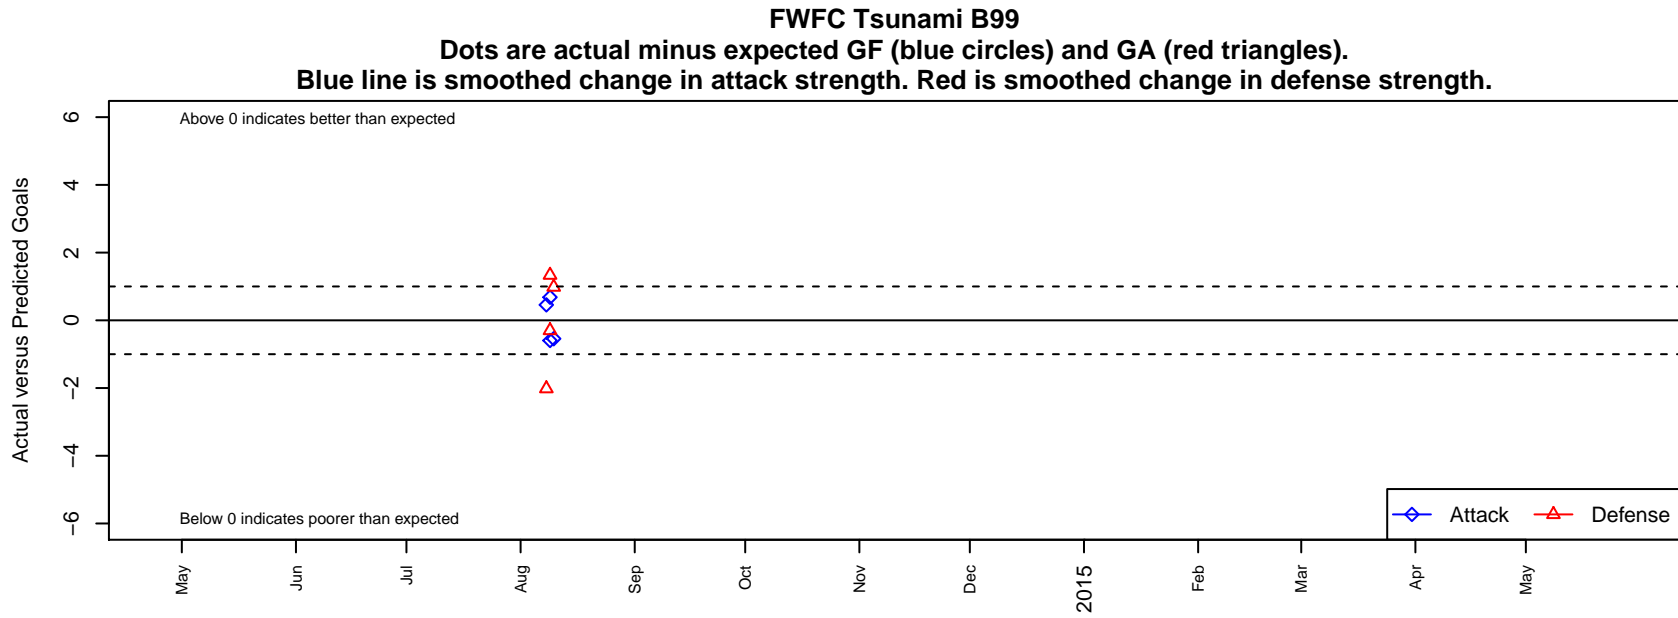

FWFC Tsunami B99

Federal Way FC
Federal Way, WA
B99 total strength=852
attack=1.85 defense=0.77
notes= rec

alt names used:
FWFC B99 Tsunami
FWFC B99 Tsunami

Venues played:
2014 Blast Off BU15 B

date	home		away		venue	pred.home	pred.away
2014-08-10	FC Tacoma White B99	2	FWFC Tsunami B99	1	2014 Blast Off BU15 B	2.98	1.54
2014-08-09	Impact FC Black B99	6	FWFC Tsunami B99	1	2014 Blast Off BU15 B	7.33	0.32
2014-08-09	FWFC Tsunami B99	0	TC United B99	6	2014 Blast Off BU15 B	0.60	5.70
2014-08-08	FWFC Tsunami B99	2	FC Tacoma White B99	5	2014 Blast Off BU15 B	1.54	2.98